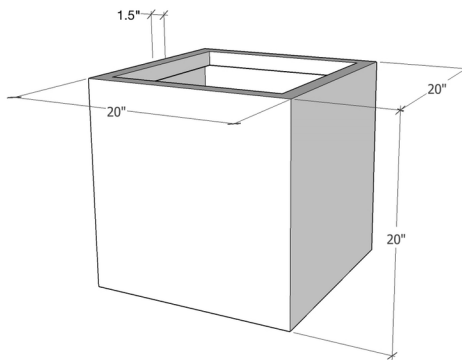

Cube

CUB171717

15lbs; 21 US Gallons

CUB202020

23lbs; 35 US Gallons

CUB282828

54lbs; 95 US Gallons

Dimensions

17"L x 17"W x 17"H

20"L x 20"W x 20"H

28"L x 28"W x 28"H

Custom

Drainage

Yes / No

Quantity

Color