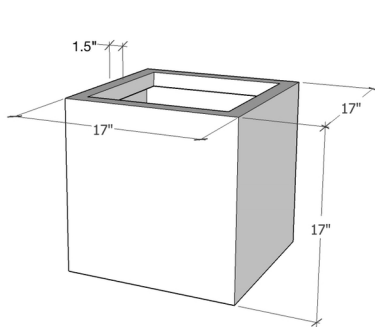

Cube

CUB171717

15lbs; 21 US Gallons

CUB202020

23lbs; 35 US Gallons

CUB282828

54lbs; 95 US Gallons

Dimensions

17"L x 17"W x 17"H

20"L x 20"W x 20"H

28"L x 28"W x 28"H

Custom

Drainage

Yes / No

Quantity

Color