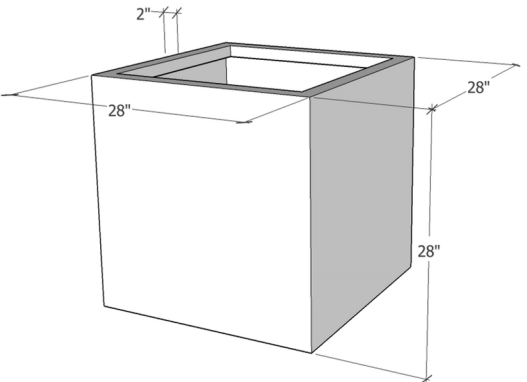

Cube

CUB171717

15lbs; 21 US Gallons

CUB202020

23lbs; 35 US Gallons

CUB282828

54lbs; 95 US Gallons

Dimensions

17"L x 17"W x 17"H

20"L x 20"W x 20"H

28"L x 28"W x 28"H

Custom

Drainage

Yes / No

Quantity

Color