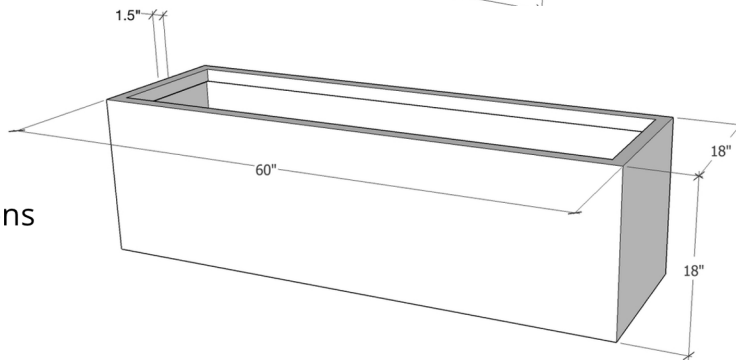

Rectangle Mid

REC251818
29lbs; 35 US Gallons

REC421818
42lbs; 59 US Gallons

REC601818
58lbs; 84 US Gallons

Dimensions

- 25" L x 18" W x 18" H 60" L x 18" W x 18" H
 42" L x 18" W x 18" H _____
Custom

Drainage
Yes / No