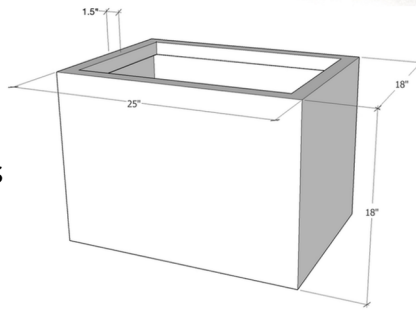

Rectangle Mid

REC251818
29lbs; 35 US Gallons

REC421818
42lbs; 59 US Gallons

REC601818
58lbs; 84 US Gallons

Dimensions

- 25" L x 18" W x 18" H 60" L x 18" W x 18" H
 42" L x 18" W x 18" H _____
Custom

Drainage
Yes / No