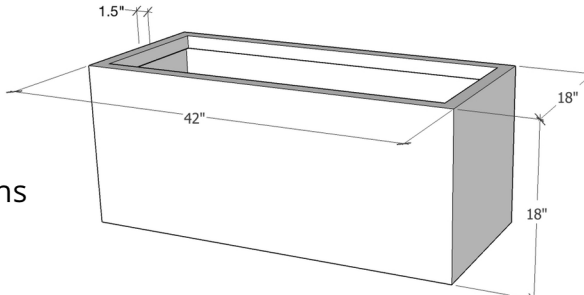

Rectangle Mid

REC251818
29lbs; 35 US Gallons

REC421818
42lbs; 59 US Gallons

REC601818
58lbs; 84 US Gallons

Dimensions

- 25" L x 18" W x 18" H 60" L x 18" W x 18" H
 42" L x 18" W x 18" H _____
Custom

Drainage
Yes / No