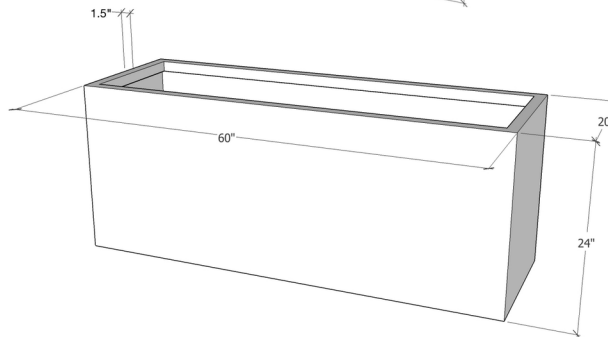

Rectangle Wide

REC252024
41lbs; 52 US Gallons

REC422024
58lbs; 87 US Gallons

REC602024
72lbs; 125 US Gallons

Dimensions

- 25" L x 20" W x 24" H
- 42" L x 20" W x 24" H
- 60" L x 20" W x 24" H
- _____ Custom