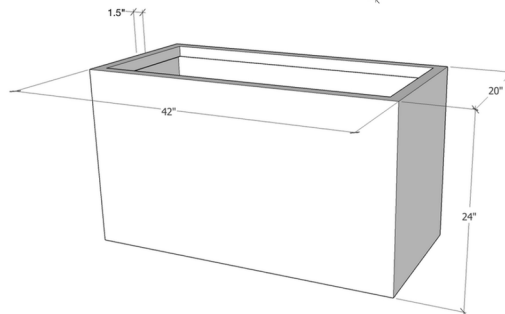

Rectangle Wide

REC252024
41lbs; 52 US Gallons

REC422024
58lbs; 87 US Gallons

REC602024
72lbs; 125 US Gallons

Dimensions

- 25" L x 20" W x 24" H
- 42" L x 20" W x 24" H
- 60" L x 20" W x 24" H
- _____ Custom