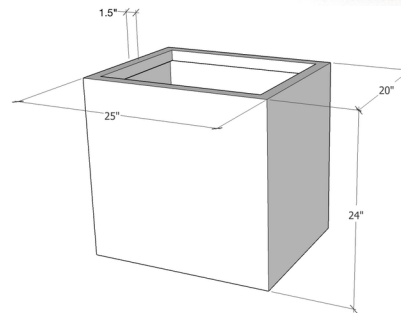

Rectangle Wide

REC252024
41lbs; 52 US Gallons

REC422024
58lbs; 87 US Gallons

REC602024
72lbs; 125 US Gallons

Dimensions

- 25" L x 20" W x 24" H
- 42" L x 20" W x 24" H
- 60" L x 20" W x 24" H
- _____ Custom