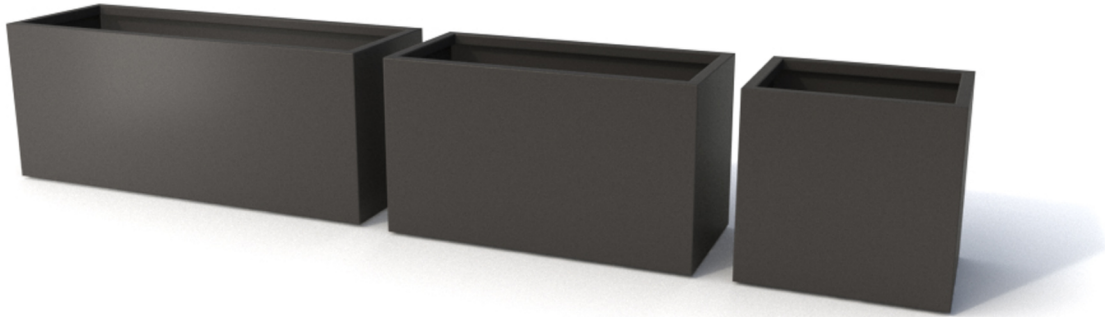

Rectangle Wide

REC252024
41lbs; 52 US Gallons

REC422024
58lbs; 87 US Gallons

REC602024
72lbs; 125 US Gallons

Dimensions

- 25" L x 20" W x 24" H
- 42" L x 20" W x 24" H
- 60" L x 20" W x 24" H
- _____ Custom

Drainage
Yes / No

Quantity

Color

- Textured Black
- Metallic Silver
- Rust
- Pewter
- Gloss White
- Custom RAL Code _____
- Charcoal
- Aged Bronze
- Vintage Brown
- Bronze Silverado