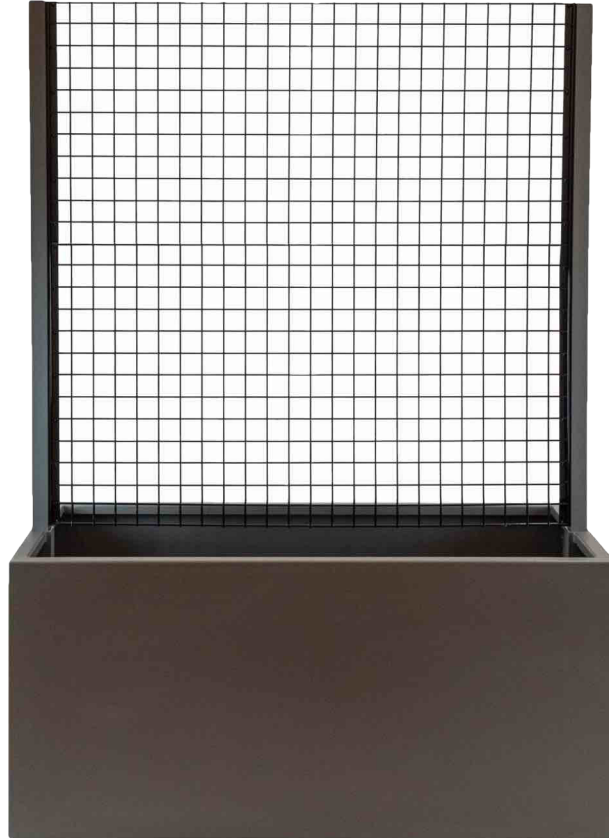

Trellis

Dimensions

- 54"L x 15"W x 15"H
- 64"L x 24"W x 24"H
- 54"L x 24"W x 24"H
- _____
Custom

* 72"H Tubing

Drainage

Yes / No

Quantity

Steel Fencing

Yes / No

Color

- Textured Black
- Pewter
- Charcoal
- Vintage Brown
- Metallic Silver
- Gloss White
- Aged Bronze
- Bronze Silverado
- Rust
- Custom RAL Code _____